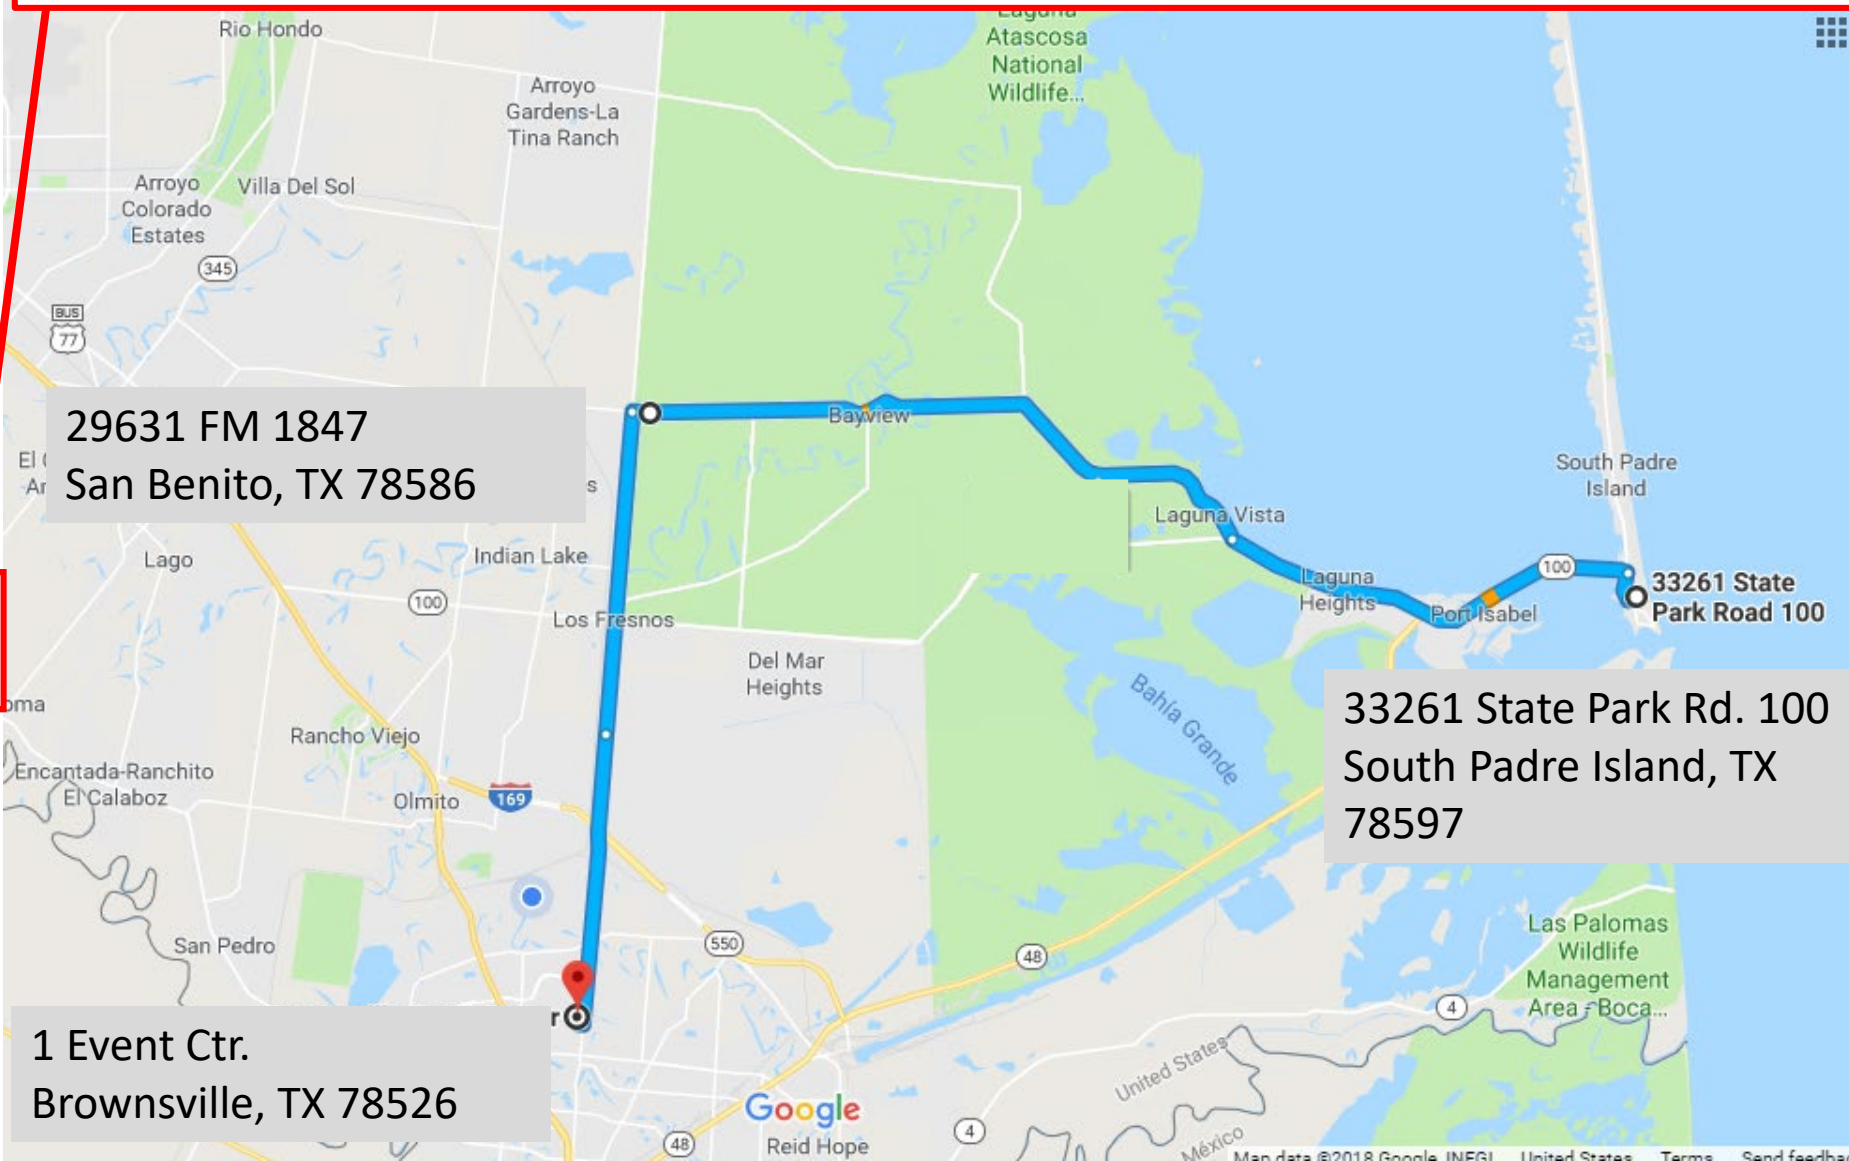

Pedal to Padre 2019 (Sunday, May 5, 2019)

Beginner/Moderate Route

SCHEDULE

REGULAR ROUTE

- 7:00 a.m. Start: Brownsville Event Center, 1 Event Ctr., Brownsville, TX
- FM 1847 (N) through Los Fresnos TX, to FM 510
- FM 510 (E) to Bayview then Laguna Vista, TX and SH 100
- SH 100 (E) to Port Isabel High School – Port Isabel, TX
- ~10:20 a.m. depart for Queen Isabella Memorial Causeway
- ~10:30 a.m. cross the Queen Isabella Memorial Causeway
- ~10:50 a.m. arrive at Finish - Schlitterbahn Waterpark

YOU MUST REACH REGROUP AREA (PI HIGH SCHOOL) BY 10:15 A.M. TO CROSS CAUSEWAY

29631 FM 1847
San Benito, TX 78586

33261 State Park Rd. 100
South Padre Island, TX
78597

1 Event Ctr.
Brownsville, TX 78526

****TIMES SUBJECT TO CHANGE****

Pedal to Padre 2019 (Sunday, May 5, 2019)

Beginner/Moderate Route

REST STOPS REGULAR ROUTE

- REST STOP #1 – American Legion (Los Fresnos) corner of FM 1847 & FM 2893 [34219 Bingley Rd] (~10 miles from START)
- REST STOP #2 – White Warehouse @ 41786 FM 510 (~9 miles from STOP #1)
- REST STOP #3 – RE-GROUP PORT ISABEL HIGH SCHOOL 18001 SH 100, Port Isabel, TX (~8 miles from STOP #2)
- FINISH – SCHLITTEBAHN SPI 33261 State Park Rd. 100 South Padre Island, TX (~6 miles from STOP #3)

1 Event Ctr.
Brownsville, TX 78526

33261 State Park Rd. 100
South Padre Island, TX
78597

SCHEDULE ADVANCED ROUTE

- 7:00 a.m. Start: Brownsville Event Center, 1 Event Ctr., Brownsville, TX
- FM 1847 (N) through Los Fresnos TX, to FM 106
- Return FM 1847 (S) to FM 510
- FM 510 (E) to Bayview, then Laguna Vista, TX and SH 100
- SH 100 (E) to Port Isabel High School – Port Isabel, TX
- ~10:20 a.m. depart for Queen Isabella Memorial Causeway
- ~10:30 a.m. cross the Queen Isabella Memorial Causeway
- ~10:50 a.m. arrive at Finish - Schlitterbahn Waterpark