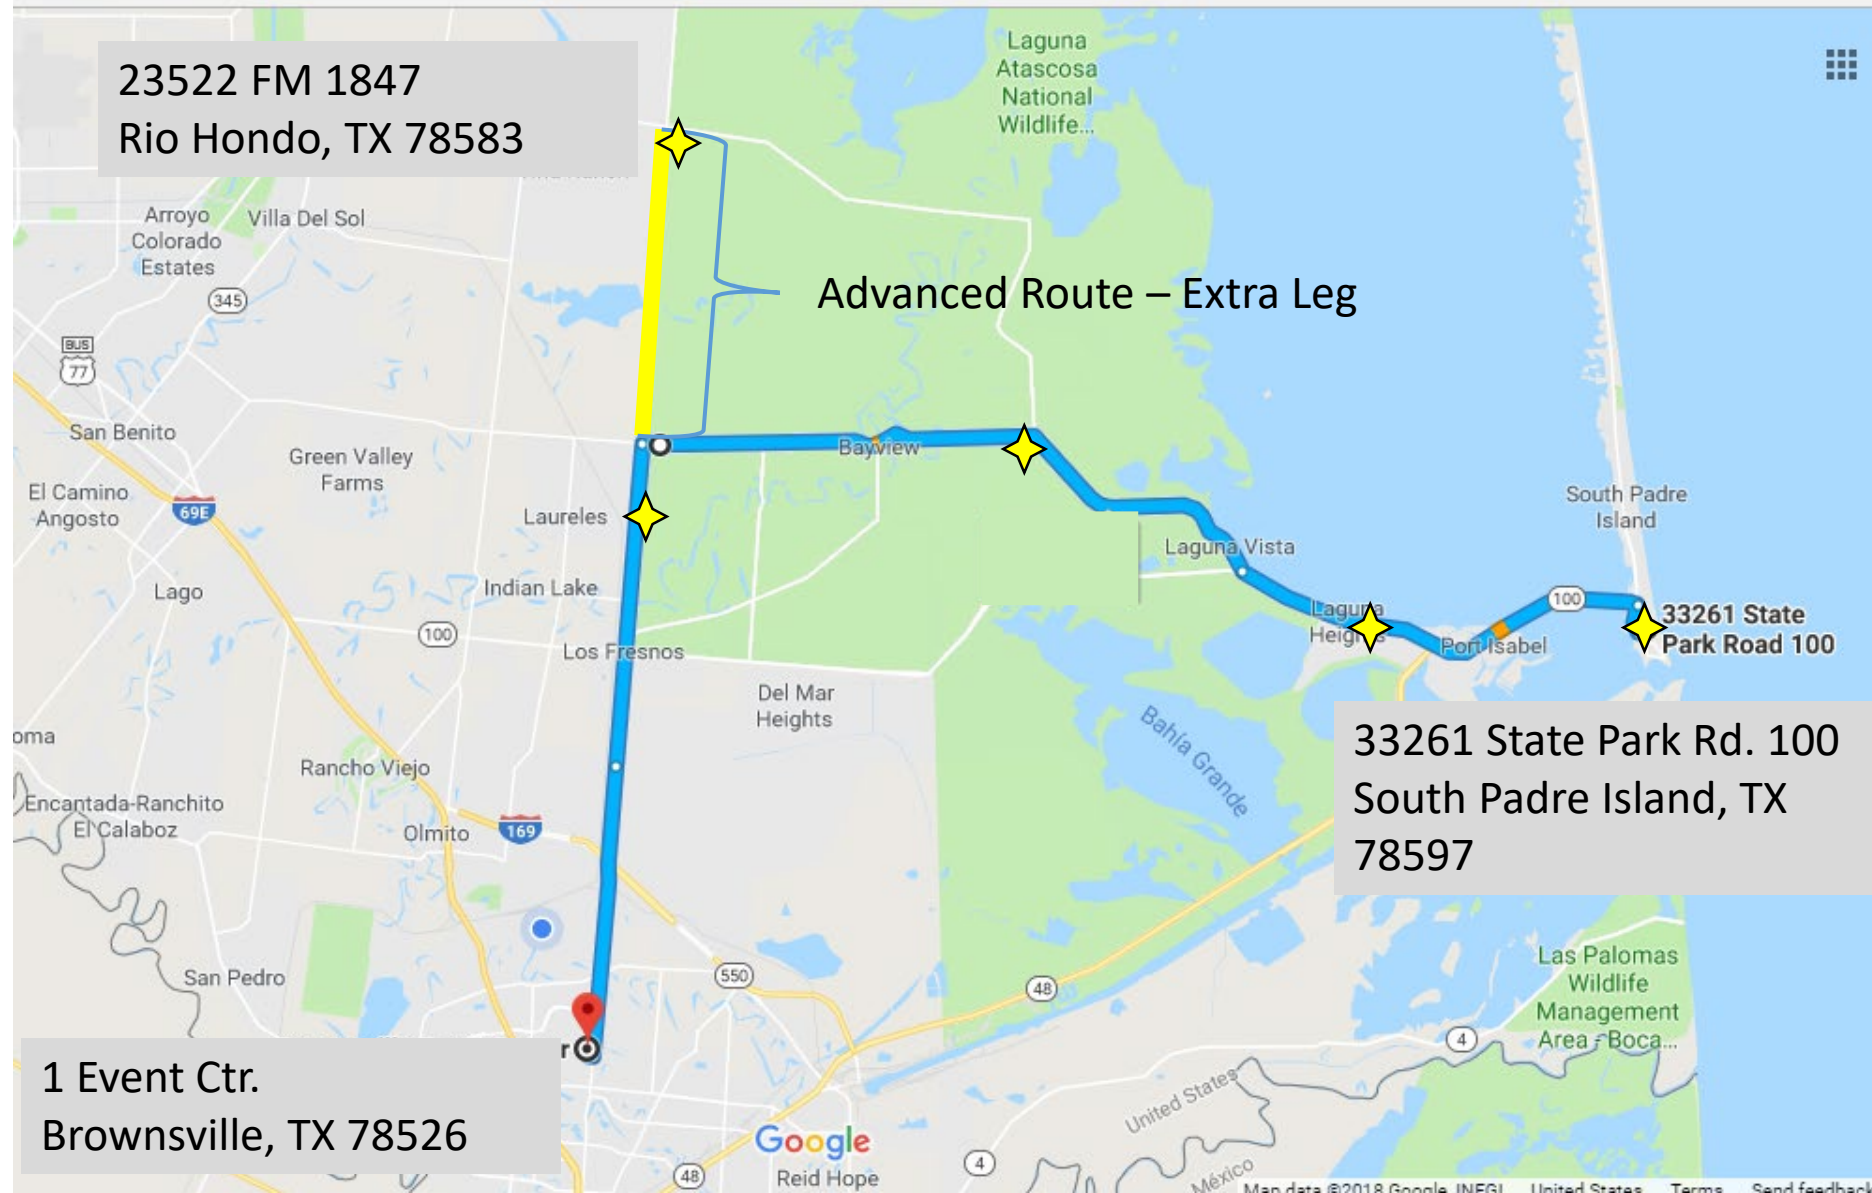

1 Event Ctr.
Brownsville, TX 78526

33261 State Park Rd. 100
South Padre Island, TX
78597

SCHEDULE ADVANCED ROUTE

- 7:00 a.m. Start: Brownsville Event Center, 1 Event Ctr., Brownsville, TX
- FM 1847 (N) through Los Fresnos TX, to FM 106
- Return FM 1847 (S) to FM 510
- FM 510 (E) to Bayview, then Laguna Vista, TX and SH 100
- SH 100 (E) to Port Isabel High School – Port Isabel, TX
- ~10:20 a.m. depart for Queen Isabella Memorial Causeway
- ~10:30 a.m. cross the Queen Isabella Memorial Causeway
- ~10:50 a.m. arrive at Finish - Schlitterbahn Waterpark

****TIMES SUBJECT TO CHANGE****

Pedal to Padre 2019 (Sunday, May 5, 2019) ADVANCED RIDER Route

REST STOPS ADVANCED ROUTE

- REST STOP #1 –
American Legion (Los Fresnos)
corner of FM 1847 & FM 2893
[34219 Bingley Rd]
(~10 miles from START)
- REST STOP #2 – ADVANCED
corner of FM 1847 & FM 106
(~7.6 miles from STOP #1)
- REST STOP #3 - White
Warehouse @ 41786 FM 510
(~13.6 miles from STOP #2)
- REST STOP #4 – RE-GROUP
PORT ISABEL HIGH SCHOOL
18001 SH 100, Port Isabel, TX
(~8 miles from STOP #3)
- FINISH – SCHLITTEBAHN SPI
33261 State Park Rd. 100
South Padre Island, TX
(~6 miles from STOP #4)

Pedal to Padre 2019 (Sunday, May 5, 2019) ADVANCED RIDER Route

Pedal to Padre 2019 (Sunday, May 5, 2019)

Beginner/Moderate Route

SCHEDULE

REGULAR ROUTE

- 7:00 a.m. Start: Brownsville Event Center, 1 Event Ctr., Brownsville, TX
- FM 1847 (N) through Los Fresnos TX, to FM 510
- FM 510 (E) to Bayview then Laguna Vista, TX and SH 100
- SH 100 (E) to Port Isabel High School – Port Isabel, TX
- ~10:20 a.m. depart for Queen Isabella Memorial Causeway
- ~10:30 a.m. cross the Queen Isabella Memorial Causeway
- ~10:50 a.m. arrive at Finish - Schlitterbahn Waterpark