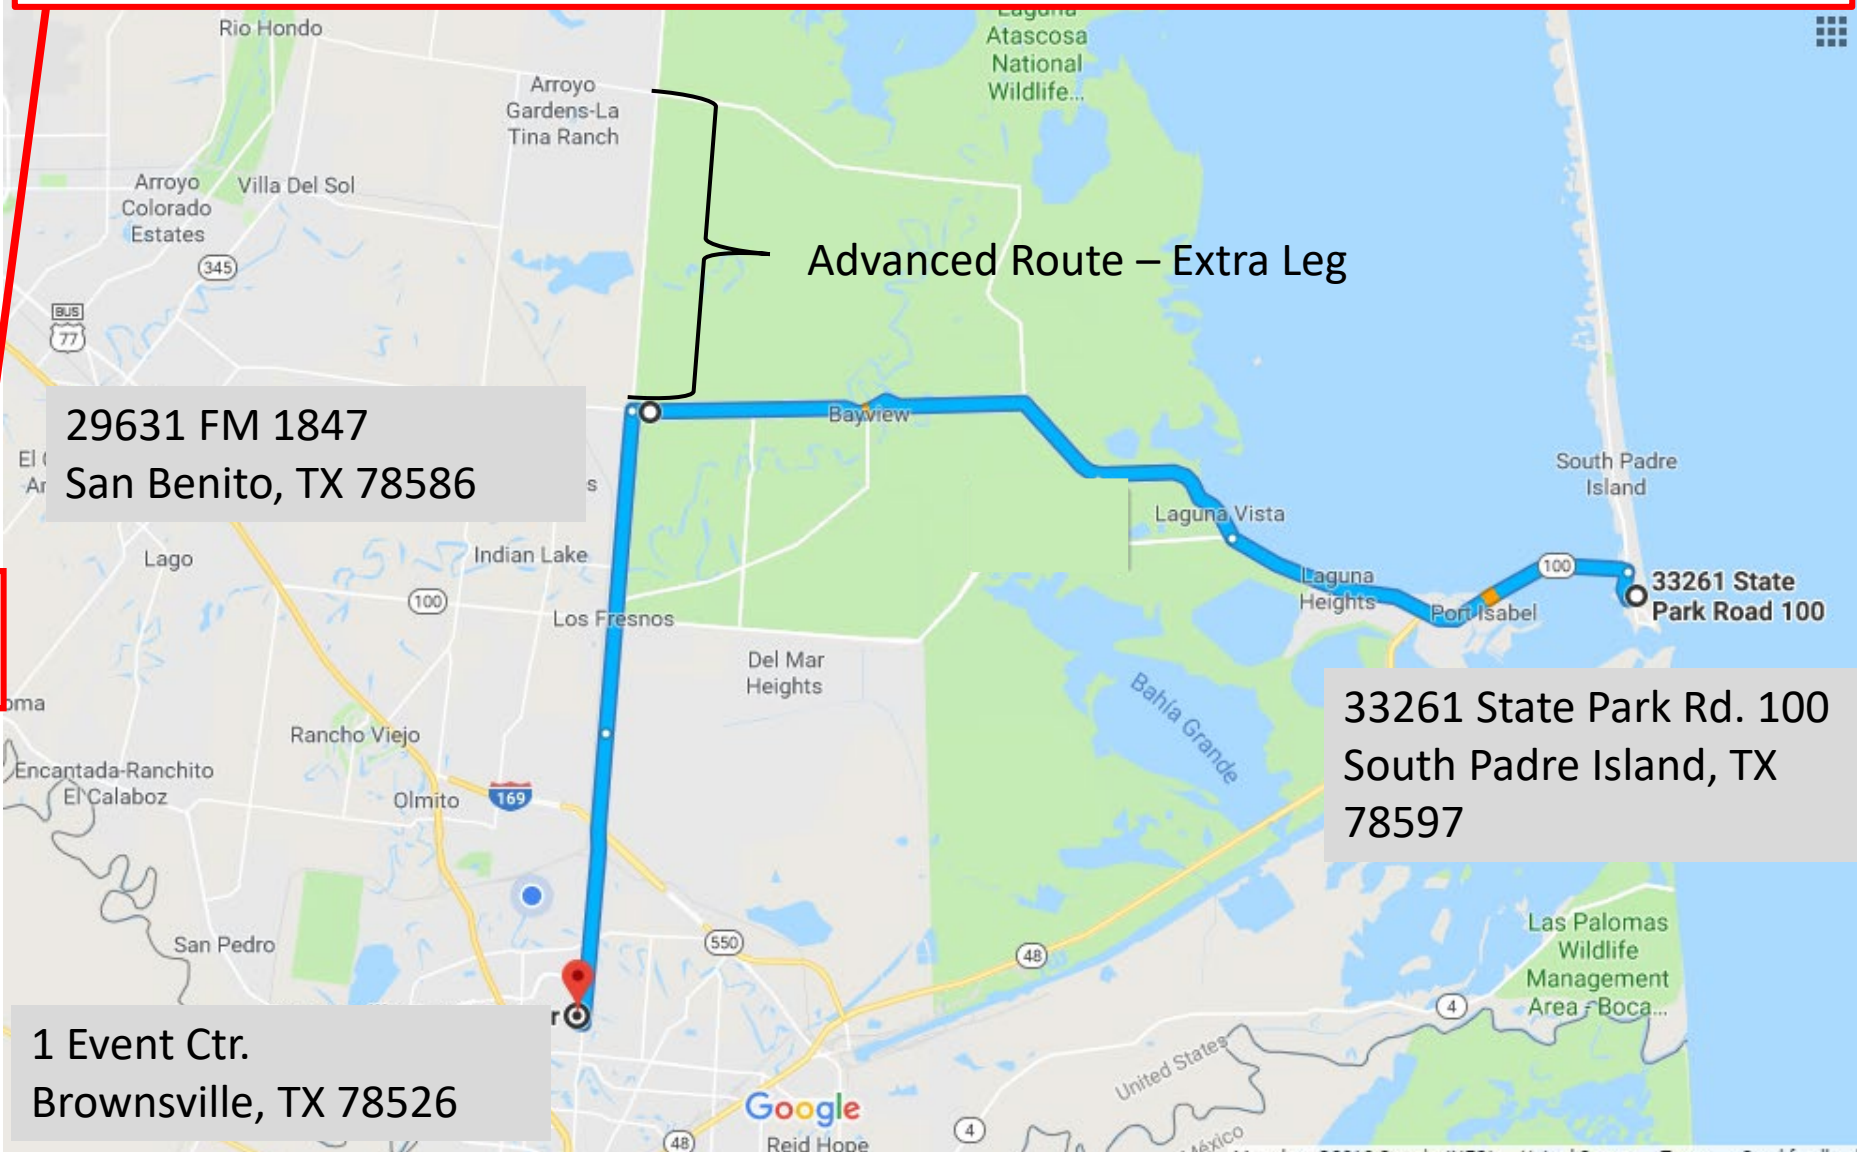

Pedal to Padre 2019 (Sunday, May 5, 2019)

Beginner/Moderate Route

SCHEDULE

REGULAR ROUTE

- 7:00 a.m. Start: Brownsville Event Center, 1 Event Ctr., Brownsville, TX
- FM 1847 (N) through Los Fresnos TX, to FM 510
- FM 510 (E) to Bayview then Laguna Vista, TX and SH 100
- SH 100 (E) to Port Isabel High School – Port Isabel, TX
- ~10:20 a.m. depart for Queen Isabella Memorial Causeway
- ~10:30 a.m. cross the Queen Isabella Memorial Causeway
- ~10:50 a.m. arrive at Finish - Schlitterbahn Waterpark

TIMES SUBJECT TO CHANGE

YOU MUST REACH REGROUP AREA (PI HIGH SCHOOL) BY 10:15 A.M. TO CROSS CAUSEWAY

29631 FM 1847
San Benito, TX 78586

33261 State Park Rd. 100
South Padre Island, TX
78597

1 Event Ctr.
Brownsville, TX 78526