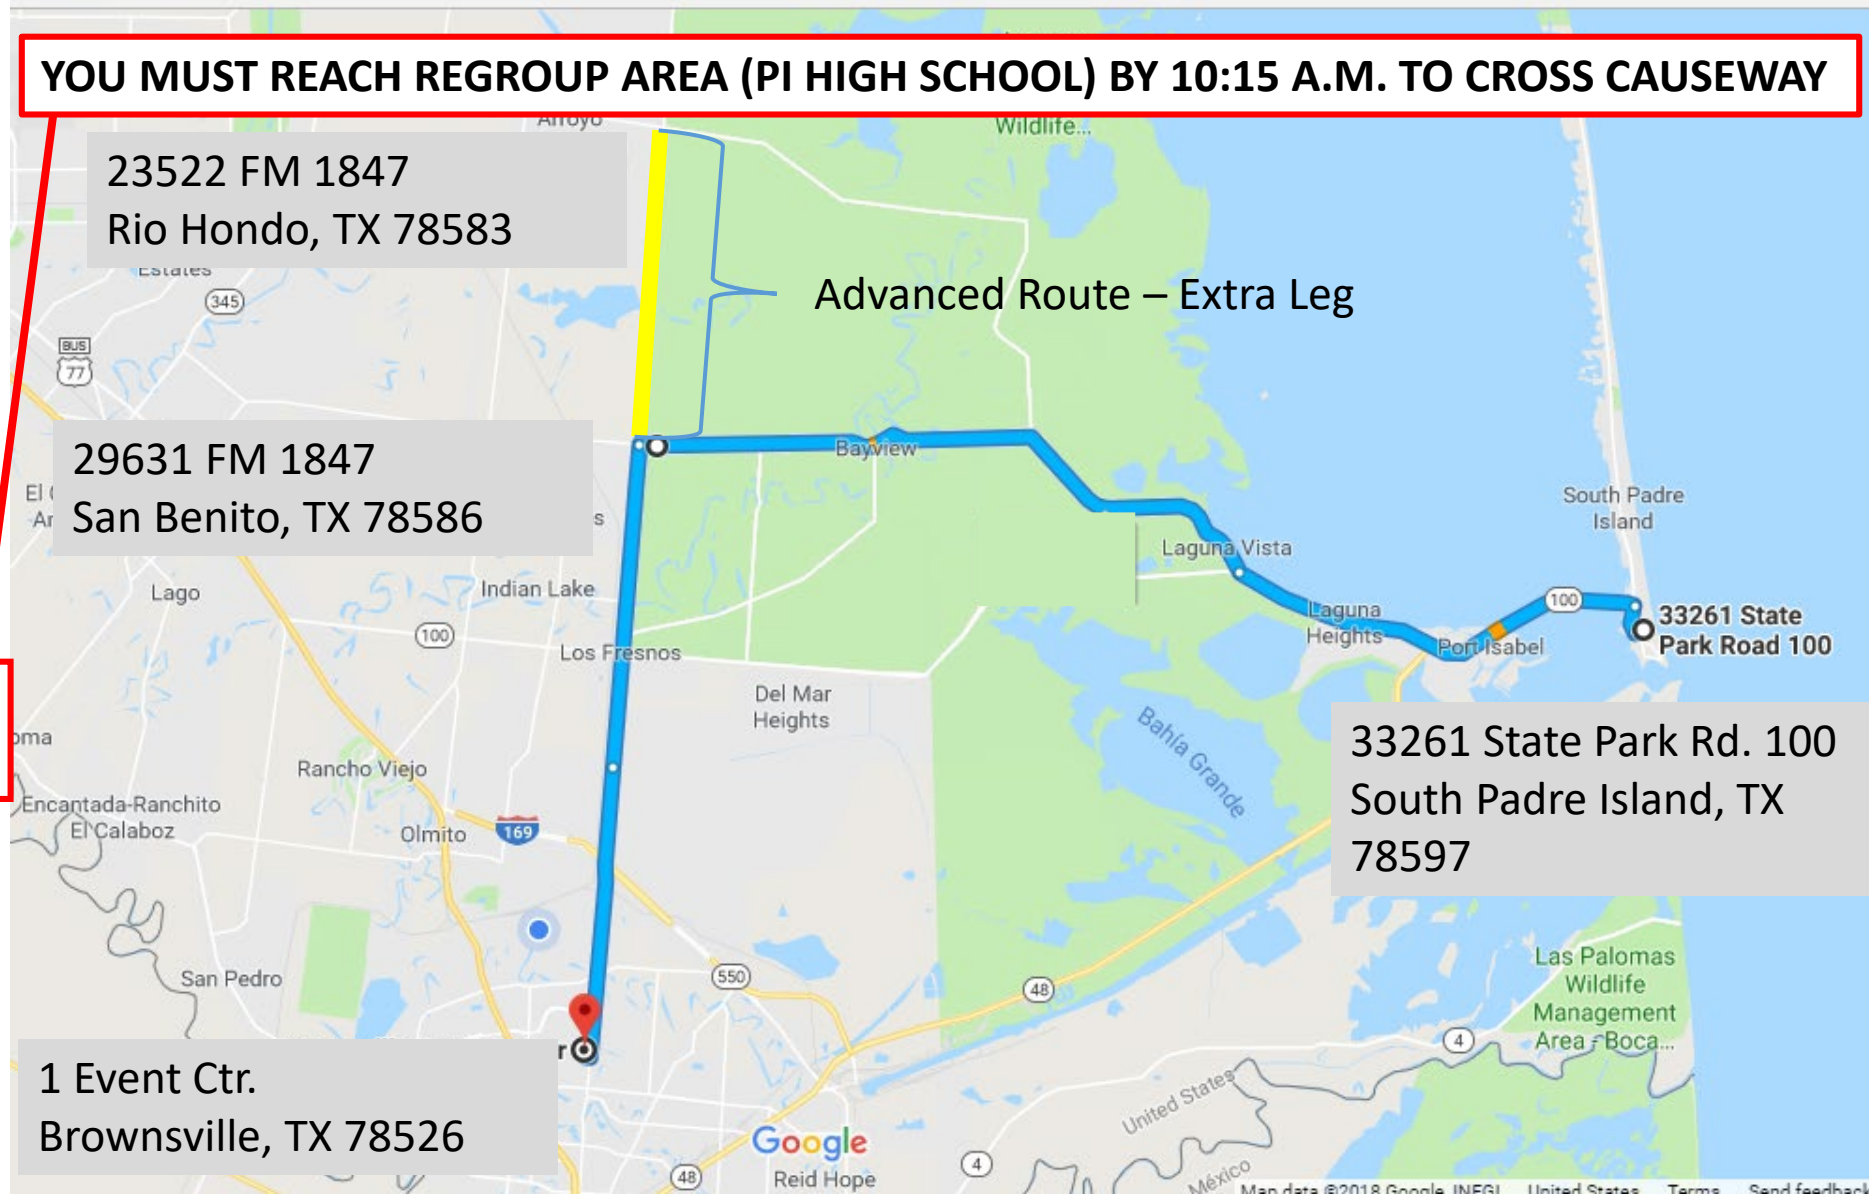

SCHEDULE ADVANCED ROUTE

- 7:00 a.m. Start: Brownsville Event Center, 1 Event Ctr., Brownsville, TX
- FM 1847 (N) through Los Fresnos TX, to FM 106
- Return FM 1847 (S) to FM 510
- FM 510 (E) to Bayview, then Laguna Vista, TX and SH 100
- SH 100 (E) to Port Isabel High School – Port Isabel, TX
- ~10:20 a.m. depart for Queen Isabella Memorial Causeway
- ~10:30 a.m. cross the Queen Isabella Memorial Causeway
- ~10:50 a.m. arrive at Finish - Schlitterbahn Waterpark

TIMES SUBJECT TO CHANGE

Pedal to Padre 2019 (Sunday, May 5, 2019) ADVANCED RIDER Route