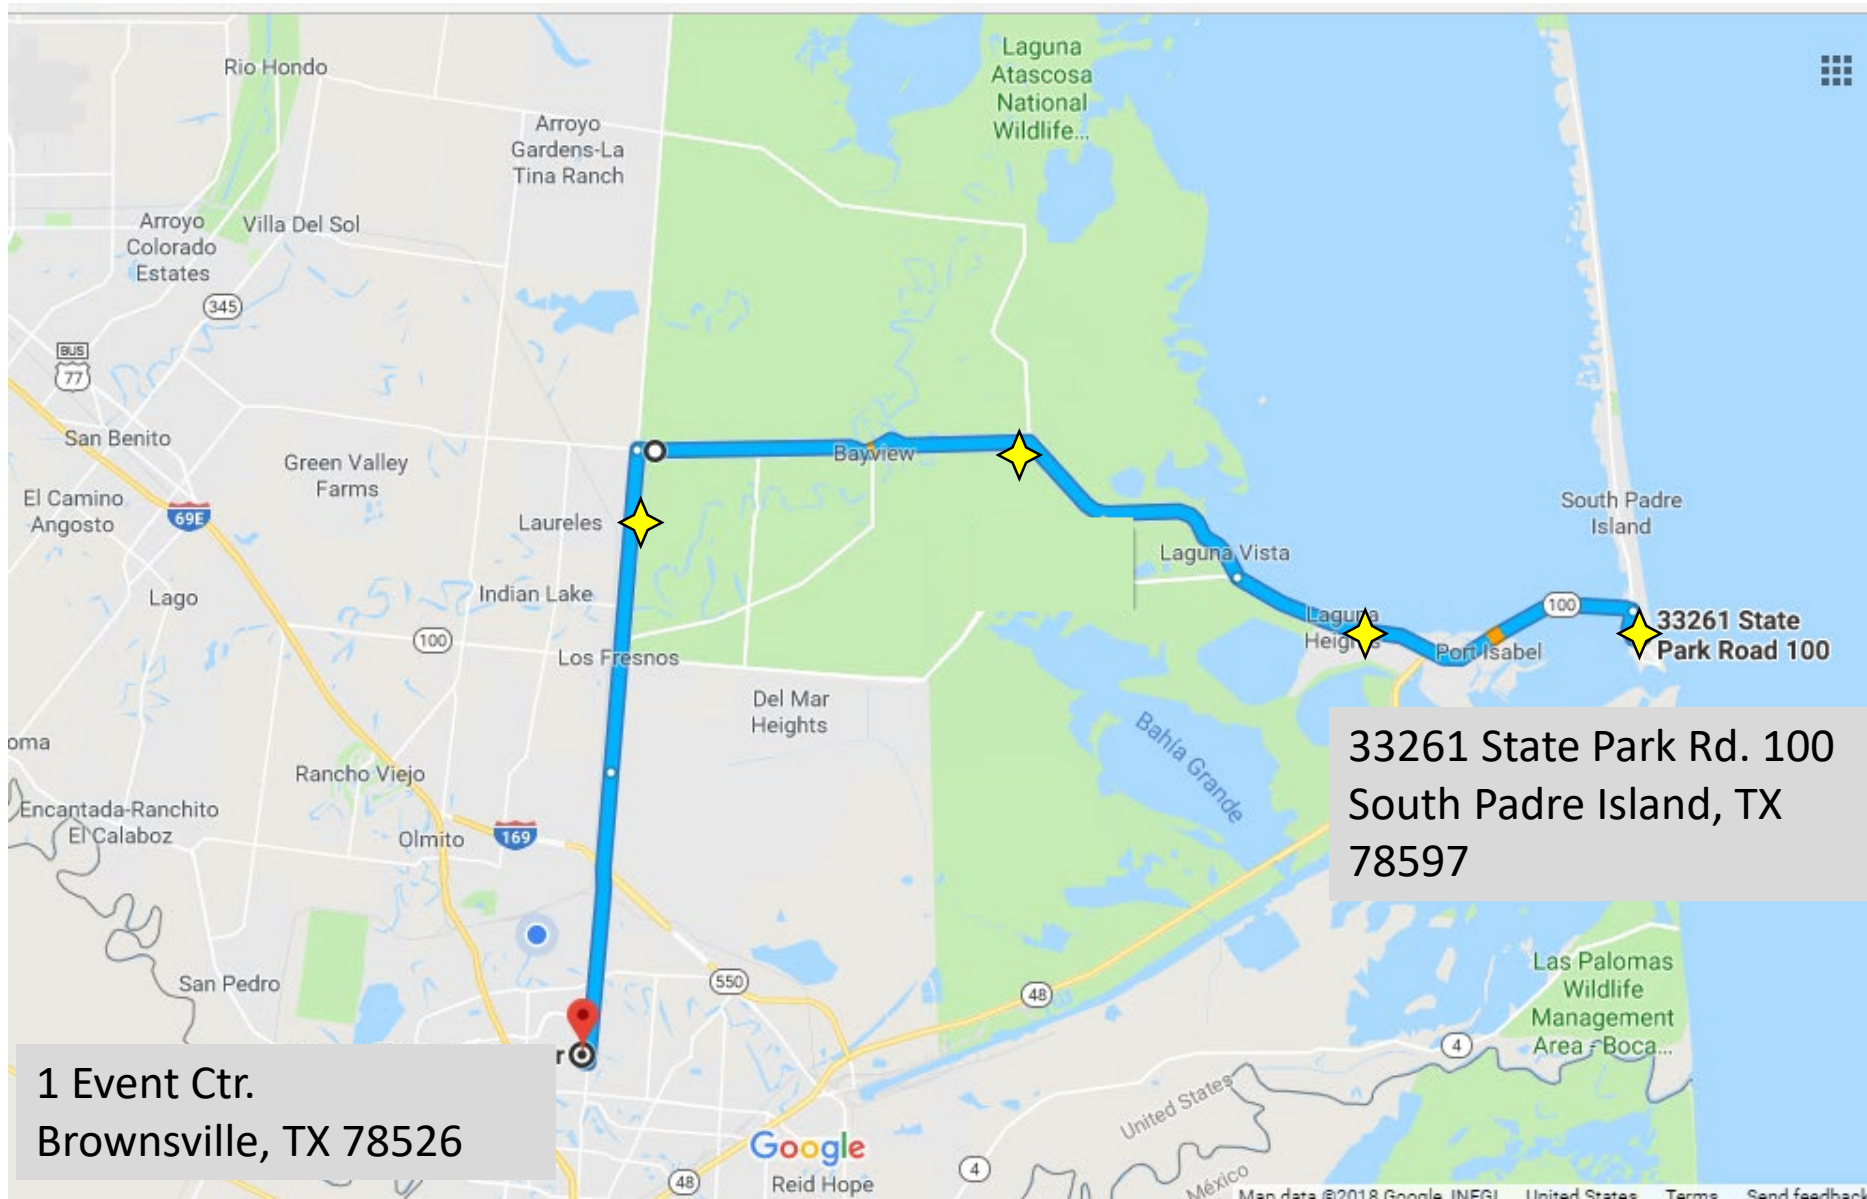

Pedal to Padre 2019 (Sunday, May 5, 2019)

Beginner/Moderate Route

SCHEDULE

REGULAR ROUTE

- 7:00 a.m. Start: Brownsville Event Center, 1 Event Ctr., Brownsville, TX
- FM 1847 (N) through Los Fresnos TX, to FM 510
- FM 510 (E) to Bayview then Laguna Vista, TX and SH 100
- SH 100 (E) to Port Isabel High School – Port Isabel, TX
- ~10:20 a.m. depart for Queen Isabella Memorial Causeway
- ~10:30 a.m. cross the Queen Isabella Memorial Causeway
- ~10:50 a.m. arrive at Finish - Schlitterbahn Waterpark

YOU MUST REACH REGROUP AREA (PI HIGH SCHOOL) BY 10:15 A.M. TO CROSS CAUSEWAY

29631 FM 1847
San Benito, TX 78586

33261 State Park Rd. 100
South Padre Island, TX
78597

1 Event Ctr.
Brownsville, TX 78526

****TIMES SUBJECT TO CHANGE****

Pedal to Padre 2019 (Sunday, May 5, 2019)

Beginner/Moderate Route

REST STOPS REGULAR ROUTE

- REST STOP #1 – American Legion (Los Fresnos) corner of FM 1847 & FM 2893 [34219 Bingley Rd] (~10 miles from START)
- REST STOP #2 – White Warehouse @ 41786 FM 510 (~9 miles from STOP #1)
- REST STOP #3 – RE-GROUP PORT ISABEL HIGH SCHOOL 18001 SH 100, Port Isabel, TX (~8 miles from STOP #2)
- FINISH – SCHLITTEBAHN SPI 33261 State Park Rd. 100 South Padre Island, TX (~6 miles from STOP #3)

1 Event Ctr.
Brownsville, TX 78526

33261 State Park Rd. 100
South Padre Island, TX
78597

SCHEDULE ADVANCED ROUTE

- 7:00 a.m. Start: Brownsville Event Center, 1 Event Ctr., Brownsville, TX
- FM 1847 (N) through Los Fresnos TX, to FM 106
- Return FM 1847 (S) to FM 510
- FM 510 (E) to Bayview, then Laguna Vista, TX and SH 100
- SH 100 (E) to Port Isabel High School – Port Isabel, TX
- ~10:20 a.m. depart for Queen Isabella Memorial Causeway
- ~10:30 a.m. cross the Queen Isabella Memorial Causeway
- ~10:50 a.m. arrive at Finish - Schlitterbahn Waterpark